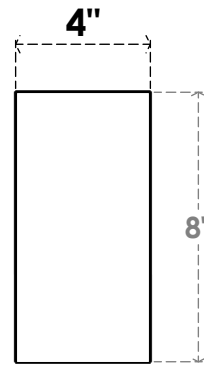

ITEM NUMBER: BRCPC040X08000X08000TRA

4"W X 8"D X 8"H TRADITIONAL ARCHITECTURAL GRADE PVC CLOSED KNEE BRACE

SIDE PROFILE

FRONT PROFILE

ISOMETRIC

EKENA MILLWORK
2300 WEST MAIN ST.
CLARKSVILLE, TX 75426
TOLL FREE: 866-607-0453
WWW.EKENAMILLWORK.COM