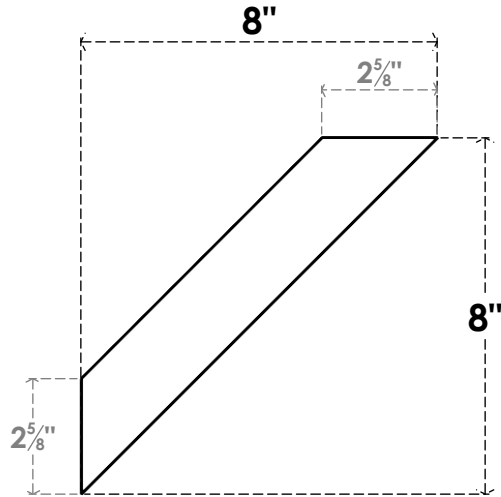

ITEM NUMBER: BRCPC040X08000X08000TRA

4"W X 8"D X 8"H TRADITIONAL ARCHITECTURAL GRADE PVC CLOSED KNEE BRACE

SIDE PROFILE

FRONT PROFILE

ISOMETRIC

EKENA MILLWORK
2300 WEST MAIN ST.
CLARKSVILLE, TX 75426
TOLL FREE: 866-607-0453
WWW.EKENAMILLWORK.COM